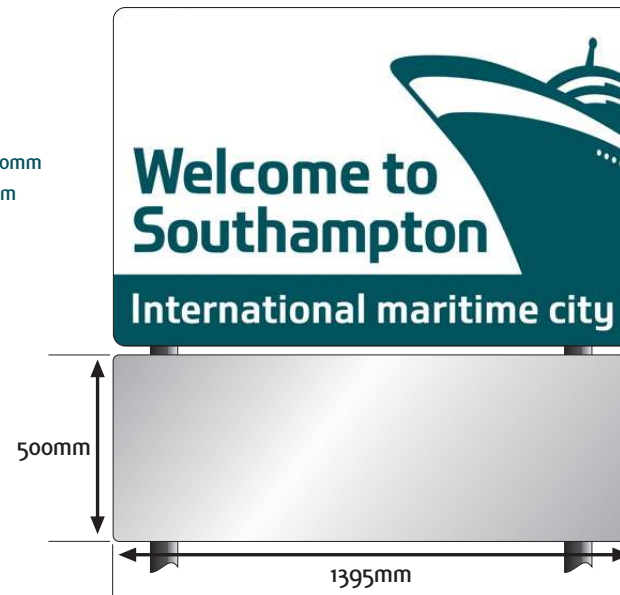

...Welcome Sign sponsorship is a unique way to target your customers.

Welcome Sign Style A

Sign Dimensions: 2000mm x 500mm
Sponsor Area: 2000mm x 500mm
Metal Fixing Poles (Black)

Welcome Sign Style B

Sign Dimensions: 1395mm x 500mm
Sponsor Area: 1395mm x 500mm
Metal Fixing Poles (Black)

Southampton Welcome Sign - locations

Ref	Location	Notes	Traffic flow	Signs
B1	Redbridge Causeway	A35 Adams Morey	45000	A
B2	Redbridge Road	A33 Millbrook	79000	A
B3	Romsey Road	A3057 Nursling	20000	A
B4	Bassett Avenue	A33 Chilworth	33000	A
B5	Thomas Lewis Way / Stoneham Way	A335 Stoneham Way	20000	A
B6	Wide Lane	A335 Swaythling	13000	A
B7	Mansbridge Road	A27 Hanbrooks	15000	A
B8	Cheriton Avenue	A27 Harefield	10000	A
B9	Thornhill Park Road	A334 Radio Tower	17500	A
B10	Bursledon Road	A3024 Hightown	15000	A
B11	Portsmouth Road	A3025 Sholing	13000	A
B12	Rownhams Road North	Rownhams	>10000	B
B12a	Brownhill Way	Hillyfields	>10000	A
B13	Western Parade	Weston / Abbey Hill	>8000	B
B14	Woolston Road / Newtown Road	Newtown	>8000	B
B15	West End Road	Chalk Hill	>10000	A